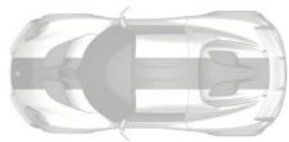

PAINTED STRIPES - ELISE

SINGLE STRIPE