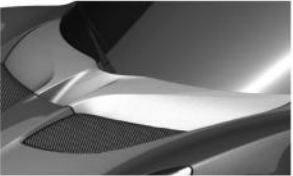

# EXTERIOR COMPONENT COLOUR CHANGE - ELISE

FRONT ACCESS PANEL

ROLL HOOP COVER  
WING UPRIGHTS

REAR WING END PLATES

All standard paint colour options are available on all models