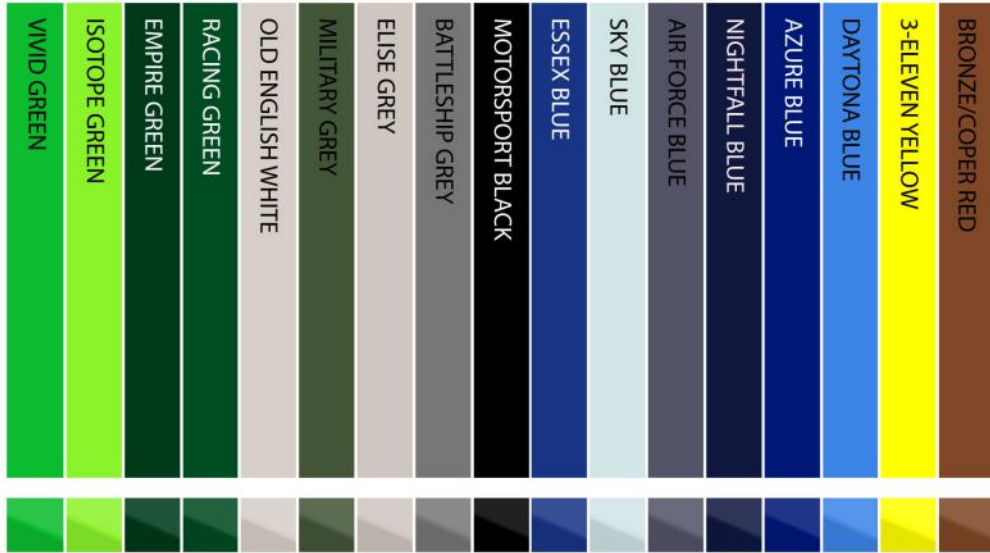

# SUMMARY

EXTERIOR COLOURS .....	1
HARD TOP COLOUR CHANGE .....	2
WING MIRROR CAPS COLOUR CHANGE .....	3
EXTERIOR COMPONENT COLOUR CHANGE .....	4
WHEEL COLOUR CHANGE .....	7
PAINTED STRIPES .....	12
PERSONALISATION PLAQUE .....	15
INTERIOR LEATHER .....	16
INTERIOR ALCANTARA .....	19
INTERIOR STITCH COLOUR .....	21
INTERIOR COLOUR PACK .....	22

## METALLIC

METALLIC WHITE

## 2- EXCLUSIVE (Pearlescent/Special)

# INTERIOR STITCH COLOUR

							
GREEN	YELLOW	RED	BLUE	GREEN YELLOW	BLUE ORANGE	WHITE YELLOW	WHITE RED
							